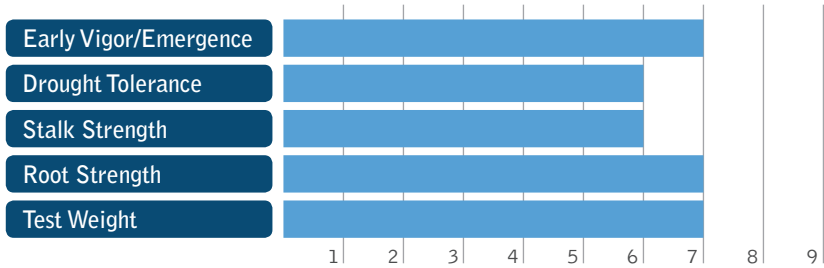

CORN

Other Trait Versions: Conventional - 1410, PowerCore® Refuge Advanced® - 48RA11

HYBRID PROFILE

Strengths:

- Strong yield potential
- Medium plant height
- Good late-season plant integrity and drydown

Management tips:

- Will respond to higher populations
- Very good southern movement in Indiana and Ohio
- Plant early
- Consistent ear

AGRONOMISTS' NOTEBOOK

Soil type	ABC	Plant height	M
Rec. planting pop. x1000.....	32-36	Ear height.....	MH
Ear flex.....	semi-flex	Silage	No
Kernel row space	18-20	No-till.....	7

Numerical Rating System: 1 = Poor, 9 = Best

Rec. Pop: Recommended planting populations

NA = Not Available - = No data available

Relative Maturity: Used to compare products within the Brodbeck portfolio

Plant/Ear Height: